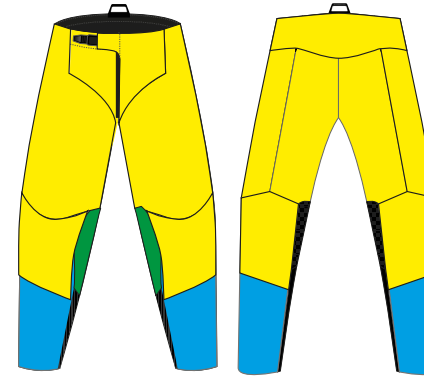

***GIUNTO***

MX COLLECTION - FIT 2025

**MATERIALE/ MATERIAL:**

- TESSUTO JERSEY/JERSEY FABRIC
- TESSUTO LYCRA/LYCRA FABRIC

**INFO / FEATURES:**

- SLIM FIT
- TAGLIO GIROMANICA / ARMHOLE CUT
- GIROCOLLO / CREWNECK

# MX PANT MX / MX PANTS